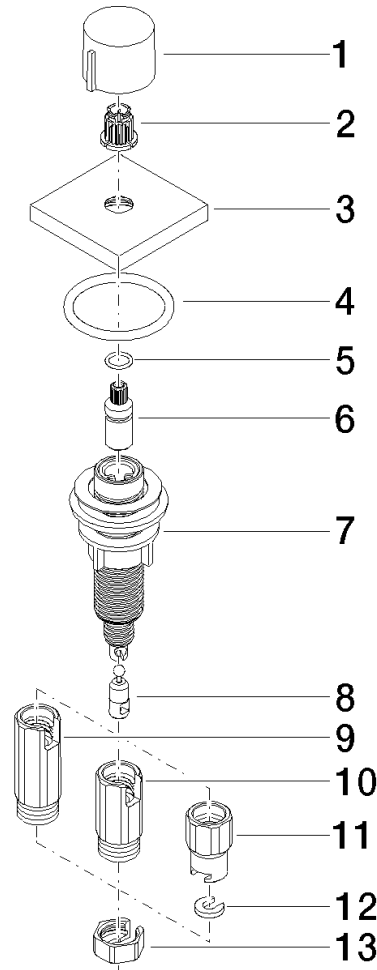

**Strainer waste with control handle - Durabronz (23kt Gold)**

LOT

10 711 970

- control for single basin
- including adapter for Bowden cable

Fits LOT

	Durabronz (23kt Gold)	10 711 970-09
	Chrome	10 711 970-00
	Brushed Platinum	10 711 970-06
	Platinum	10 711 970-08
	Dark Chrome	10 711 970-19
	Brushed Durabronz (23kt Gold)	10 711 970-28
	Matte Black	10 711 970-33
	Brushed Champagne (22kt Gold)	10 711 970-46
	Champagne (22kt Gold)	10 711 970-47
	Brushed Chrome	10 711 970-93
	Brushed Dark Platinum	10 711 970-99

10 711 970

mm [inches]

10 711 970

Parts for other finishes can be found here: [Chrome](#)

Spare parts list

No.	Item Number	Name	Quantity used	Delivery time
1	09 20 97 030-09	handle	1	40
2	90 12 12 002 00 90	fixing cap	1	2
3	09 27 87 007-09	rosette	1	40
4	90 14 10 043 00 90	seal	1	2
5	09 14 10 042 90	seal	1	2
6	09 29 06 087-09	spindle	1	-
Spare part can no longer be ordered, please order the replacement item				
7	04 30 01 029 00 90	adaptor	1	2
8	09 24 03 175 90	adaptor	1	2
9	09 11 10 073-07	connection	1	30
10	09 11 10 074-07	connection	1	30
11	09 11 10 079-07	connection	1	30
12	09 30 11 087 90	disc	1	2
13	09 23 30 024-07	nut	1	30